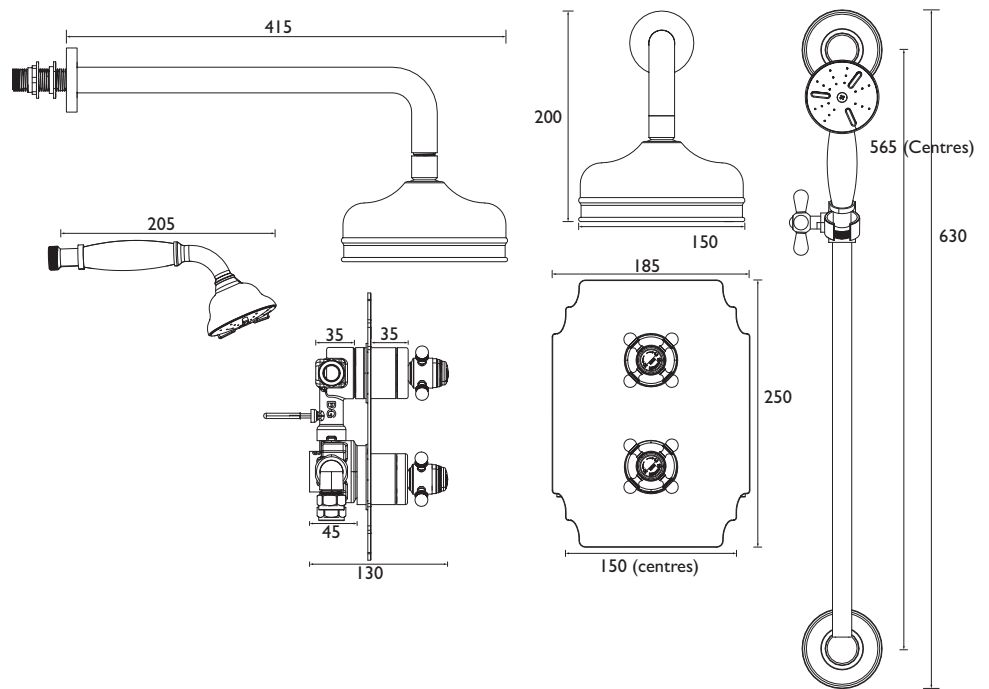

SHDDUAL06

HARTLEBURY Shower Range

Hartlebury Recessed Thermostatic Dual Control Shower Valve with Premium Fixed Head and Flexible Riser Kits Vintage Gold

Features:

- Hartlebury Recessed Shower with Premium Fixed Head and Flexible Riser Kits Vintage Gold
- Optimised for UK market, designed to work at pressure range of 0.2 - 5.0bar
- Performance Flow to provide a drenching experience
- Smallest recessed valve on the market, will fit into a 35mm cavity space
- Large 6" shower rose, premium handset and hose outlet included
- Ceramic disc - for smooth operation and added durability
- Recessed

Product Certifications:

Additional Information:

Specification

Main Construction Material:	Brass
No of Controls:	2
Shower Type:	Recessed Thermostatic Shower
Shower Head Type:	6" Shower Rose & Premium Handset
Handle Type:	Crosshead
Valve/Cartridge Type:	Thermostatic Cartridge
Maximum Hot Water Supply Temperature °C:	65
Maximum Static Pressure: (bar)	10
Plumbing System Suitability:	All - Ideally Balanced
Working Pressure Range:	Min. 0.2 Bar, Max. 5.0 Bar
Connection Inlet:	15mm Compression
Connection Outlet:	15mm Compression & G 1/2"
Isolation Valve Included:	No
Check Valve Included:	Yes

Dimensions (measurements in mm)

Flow Rates (l/min)

System Pressure (bar)	0.2	0.5	1	2	3	5
Through Handset (mixed)	8.5	13.44	19	26.87	32.91	42.49

TECHNICAL DATA SHEET

HERITAGE[®]

BATHROOMS

D2