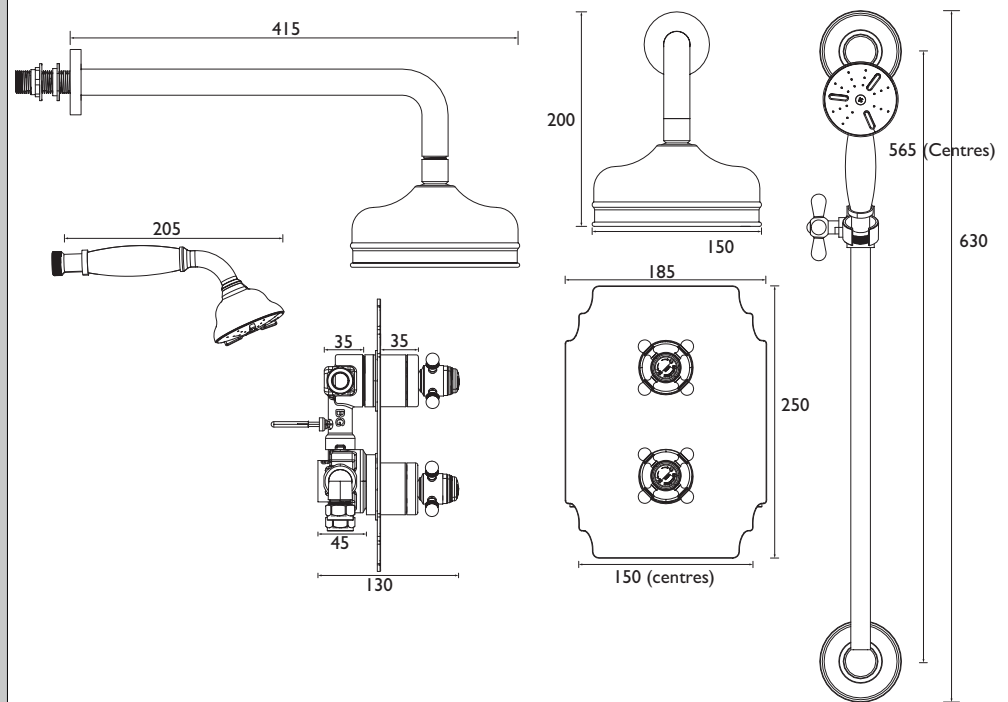

### Features:

- Hartlebury Recessed Shower with Premium Fixed Head and Flexible Riser Kits Vintage Gold
- Optimised for UK market, designed to work at pressure range of 0.2 - 5.0bar
- Performance Flow to provide a drenching experience
- Smallest recessed valve on the market, will fit into a 35mm cavity space
- Large 6" shower rose, premium handset and hose outlet included
- Ceramic disc - for smooth operation and added durability
- Recessed

### Specification

Main Construction Material:	Brass
No of Controls:	2
Shower Type:	Recessed Thermostatic Shower
Shower Head Type:	6" Shower Rose & Premium Handset
Handle Type:	Crosshead
Valve/Cartridge Type:	Thermostatic Cartridge
Maximum Hot Water Supply Temperature °C:	65
Maximum Static Pressure: (bar)	10
Plumbing System Suitability:	All - Ideally Balanced
Working Pressure Range:	Min. 0.2 Bar, Max. 5.0 Bar
Connection Inlet:	15mm Compression
Connection Outlet:	15mm Compression & G 1/2"
Isolation Valve Included:	No
Check Valve Included:	Yes

### Dimensions (measurements in mm)