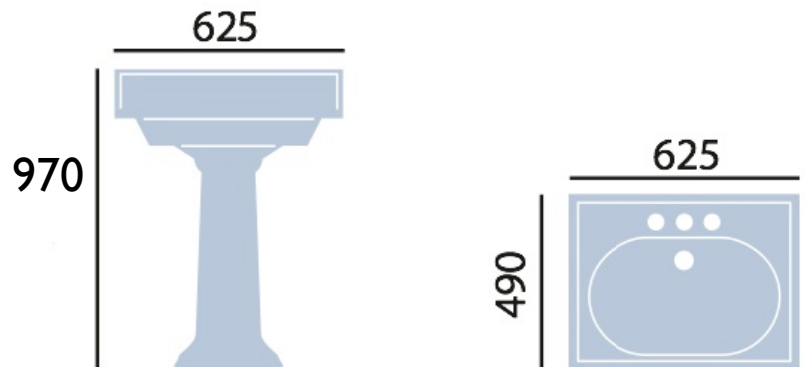

Additional Information

- Lifetime Guarantee
- Can only be used with the pedestal
- 2 and 3 Taphole options available
- Vitreous China Manufactured to: BSEN31:1999
  BS1188:1974
  BS3402:1969