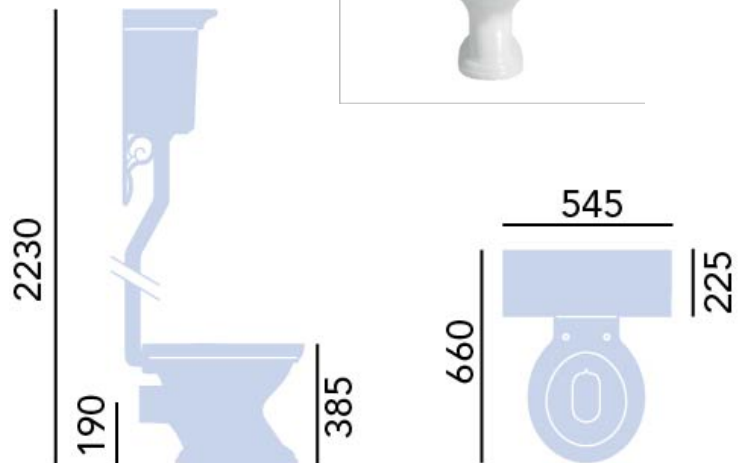

Additional Information

- Lifetime Guarantee
- Compatible with all Heritage WC Seats
- Use with High Level Flush Pack, which includes brackets and chain pull handle
- High Level Coupling Kit also available
- Fittings included with Cistern
- Shortening the length of the flush pipe may affect the efficiency of the flush
- Vitreous China Manufactured to: BSEN31:1999
  BSI 188:1974
  BS3402:1969