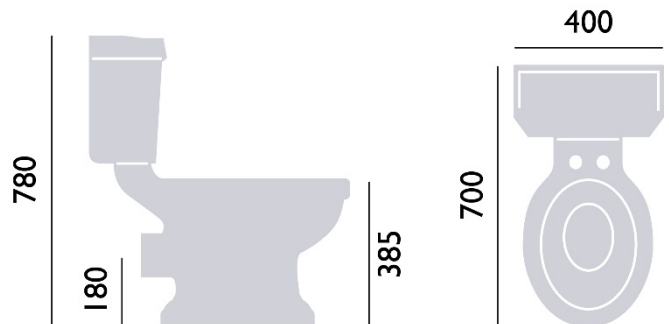

Granley Deco

Close Coupled Standard Height WC with Portrait Cistern

Product Specification

Product Code:	PGRWC00 (Pan) PGDW02F (Cistern)
Finish:	White
Product Type:	Traditional
Construction:	Vitreous China
Dimensions for Fitting:	820 (H) mm, 400 (W) mm, 700 (D) mm
Flushing Volume:	4.5 litres

Standard Height Pan
Pictured

Additional Information

- Lifetime Guarantee
- Vitreous China Manufactured to: BSEN31:1999
BSI 188:1974
BS3402:1969
- Compatible with Heritage WC seats
- Fittings included with cistern
- Landscape cistern also available (PGDW01F)