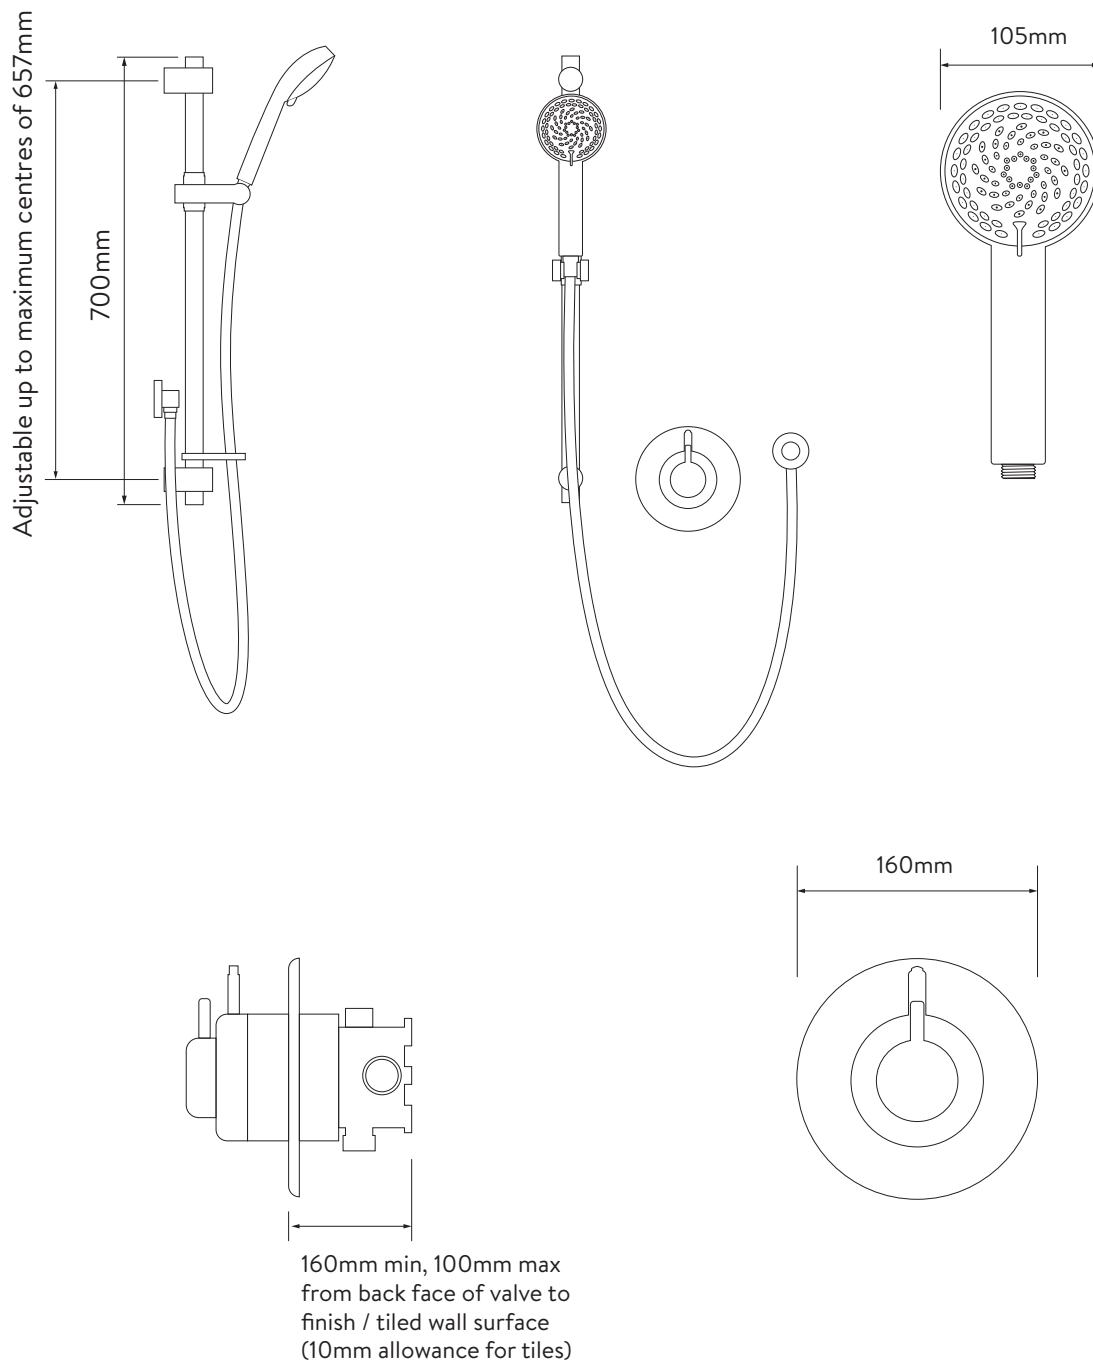

AQUALISA

DREAM™ CONCEALED MIXER SHOWER

DRM001CA

WITH ADJUSTABLE HEAD

.....

DIMENSIONAL DRAWINGS

AQUALISA

DREAM™ CONCEALED MIXER SHOWER

DRM001CA

WITH ADJUSTABLE HEAD

TECHNICAL SPECIFICATIONS

Minimum pressure requirements	0.1 bar
Maximum pressure requirements	10 bar
Inlet fitting connections	15mm compression
Inlet supply positions	Hot/left, cold/right
Outlet connections	15mm push fit
Valve inlet centres	150mm
Supply temperature	5 - 20°C Cold Supply 55 - 65°C Hot Supply
Water system	Gravity, Boosted Gravity, Combi and Balanced High Pressure
Features	Quality metal controls
	Separate on/off and temperature control levers
	105mm Harmony shower head
	Eco-spray setting can deliver water savings of up to 25%
	Temperature override button
	4 spray patterns including an eco-spray setting
Colour	Chrome
Guarantee period	5-year guarantee (valve)
	2-year guarantee (head and kit)