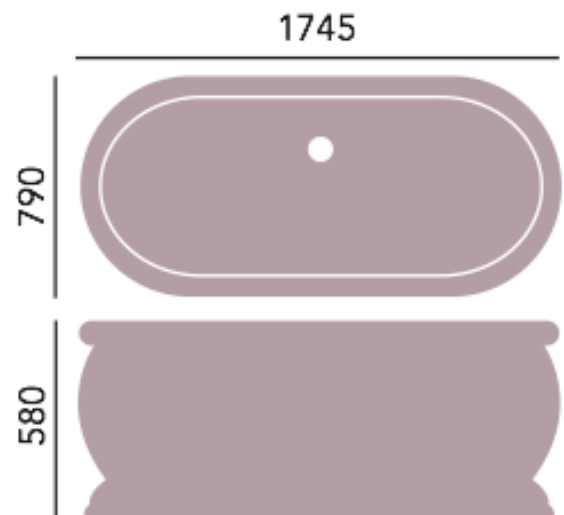

## Derrymore

Double Ended Roll-Top Bath

### Product Specification

<b>Product Code:</b>	BVEFSW00
<b>Finish:</b>	White
<b>Product Type:</b>	Traditional
<b>Construction:</b>	Cast Acrylic & designed to conform to BS4305-1 & BS4305-5
<b>Internal Dimensions:</b>	1600 (L) mm, 640 (W) mm
<b>Dimensions for Fitting:</b>	1745 (L) mm, 790 (W) mm, 580 (H) mm
<b>Weight:</b>	61Kg
<b>Overflow to Waste:</b>	385mm
<b>Water Capacity:</b>	190 litres