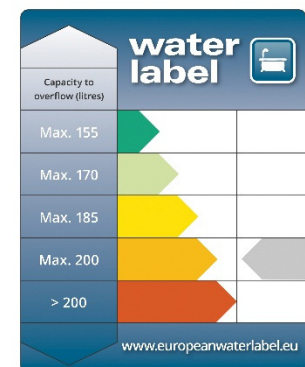

Technical Advice: For further information please call 0844 701 8503 or email technical@heritagebathrooms.com

Guarantee: Lifetime Guarantee covering manufacturing faults.

Heritage Bathrooms, Birch Coppice Business Park, Dordon, Tamworth, B78 1SG
Telephone: 0844 701 8501 Facsimile: 0844 701 8502
Web Site: www.heritagebathrooms.com Email: technical@heritagebathrooms.com

delivery to showroom

LIFETIME
GUARANTEE

The information contained on this page was correct at date of issue. Fitting dimensions are provided as a guide only. Some variation may occur due to manufacturing tolerances. Heritage Bathrooms pursues a policy of continuing improvement in design and performance of its products and so reserves the right to change specifications without prior notice.

D6