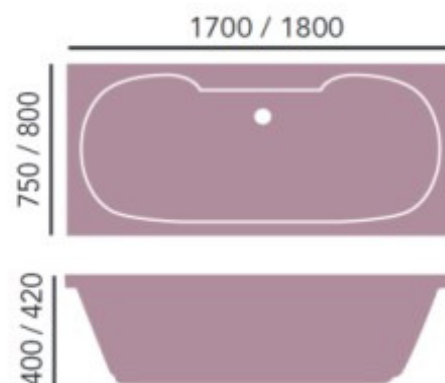

#### Product Specification

<b>Product Codes:</b>	<b>1700mm</b> BWW00SS
	<b>1800mm</b> BRW00SS
<b>Finish:</b>	White
<b>Product Type:</b>	Traditional
<b>Construction:</b>	Cast Acrylic & designed to conform to BS4305-1 & BS4305-5
<b>Dimensions for Fitting:</b>	1700/1800 (L) mm, 750/800 (W) mm, 400/420 (H) mm
<b>Overflow to Waste:</b>	290/320 mm
<b>Water Capacity:</b>	205 litres