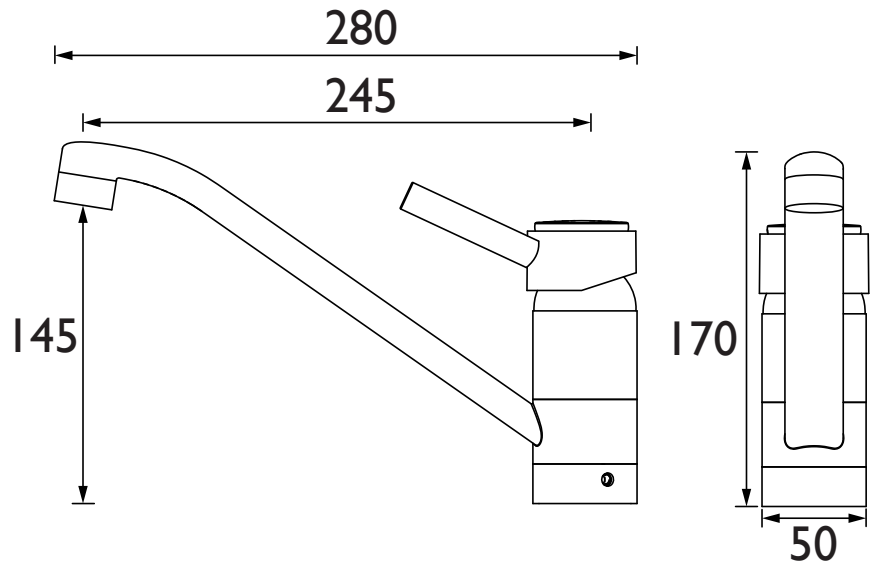

### Specification

Product Type:	Kitchen Taps
Main Construction Material:	Brass
Mount Type:	Deck Mounted
Handle Type:	Lever Handle
Connection Inlet:	1/2" BSP Flexible Tails
Connection Outlet:	M24 Flow Straightener
Number of Tap Holes:	1
Valve/Cartridge Type:	Ceramic Cartridge
Plumbing System Requirements:	Suitable for all plumbing systems
Minimum Dynamic Pressure (bar):	0.3 bar
Maximum Dynamic Pressure (bar):	5.0 bar
Maximum Hot Water Temperature °C:	65°C
Maximum Static Pressure (bar):	10 bar
Flow Type:	Single Flow
Isolation Included:	Yes

### Dimensions (measurements in mm)